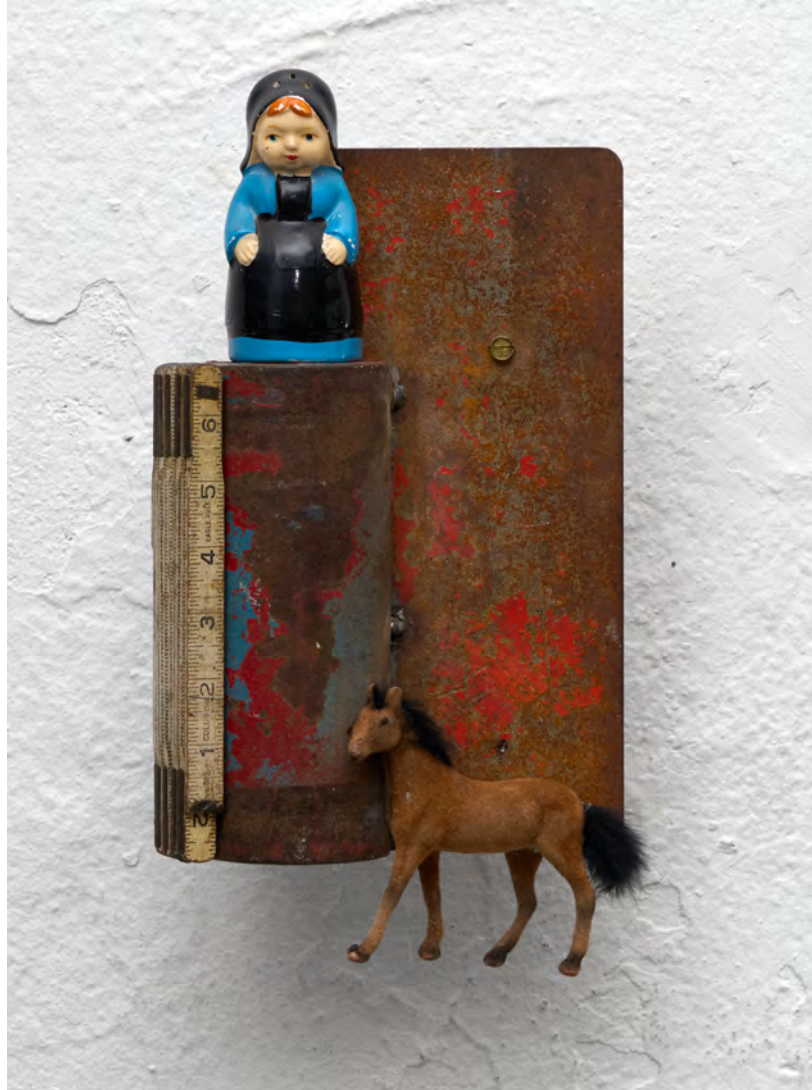

Jarrood Frank

Prineville
Steel and found objects
8 x12 inches
2024